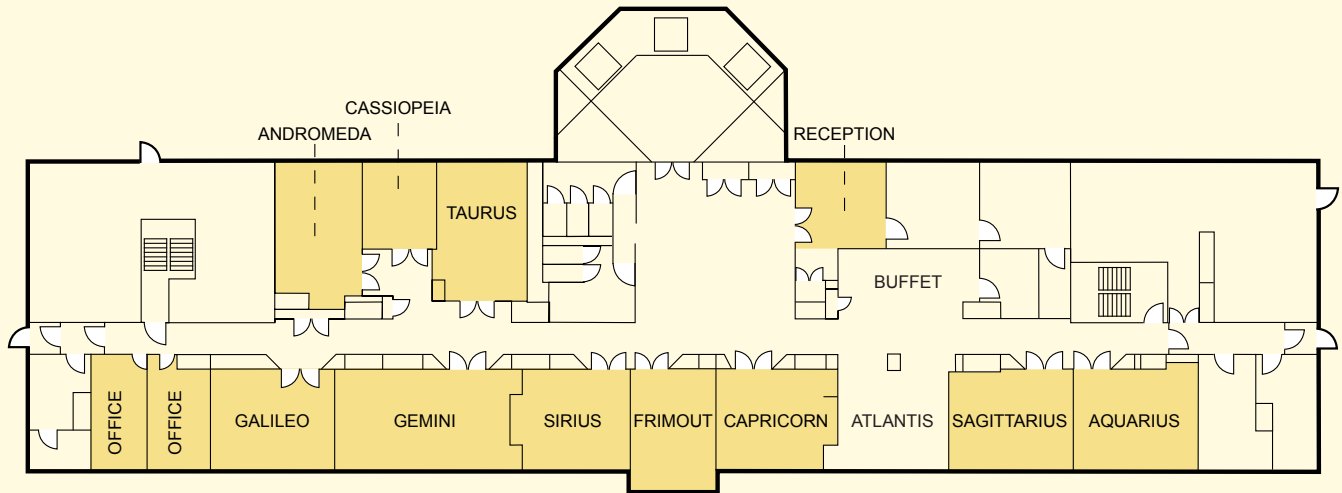

With state-of-the-art workout equipment such as treadmills, elliptical machines and stationary bikes, complementarily at your disposal.

Room Name	Dim. (l x w)	Area m ²	Height m ²	Banq.	Thtr.	Rec.	Class.	U-Shp.	H.Sq.
Ground Floor									
Galaxy 1	21 x 11.5	241.5	3.8	150	250	200	120	60	50
Galaxy 2	21 x 10.5	220.5	3.8	150	250	200	120	60	50
Galaxy 3	21 x 12	252	3.8	150	250	200	120	60	50
Galaxy 1+2/2+3	21 x 22	462	3.8	300	500	400	240	100	80
Galaxy 1+2+3	21 x 34	714	3.8	450	750	700	400	120	100
Atrium	23 x 34	782	18	500	-	750	-	-	-
Satellite 1	8.3 x 5.8	48	3.5	-	50	50	18	20	20
Satellite 2	5.8 x 4	23	3.5	-	25	20	10	10	10
Satellite 1 + 2	12.3 x 5.8	71	3.5	-	70	75	27	25	25
Satellite 3	7.8 x 6.7	52	3.5	-	50	60	18	20	22
Satellite 4	9 x 8.7	78	3.5	-	70	80	35	25	24
Satellite 5	7.7 x 6.7	51	3.5	-	50	60	18	20	22
Satellite 6	13.9 x 7.8	108	3.5	80	100	130	54	40	40
Satellite 7	13.9 x 7.8	108	3.5	80	100	130	54	40	40
Satellite 6 + 7	15.6 x 13.88	216	3.5	100	200	300	110	50	40
Cavarelle	8.3 x 3.8	31.5	3.5	-	14	14	14	14	14
6th Floor									
Aquarius	6.7 x 4.8	32.2	2.5	-	-	-	-	-	12
Sagittarius	6 x 4.9	29.4	2.5	-	-	-	-	-	8
Capricorn	5.3 x 4.2	22.3	2.5	-	-	-	-	-	6
Frimout	5.9 x 3.9	23	2.5	-	-	-	-	-	8
Sirius	5.3 x 4.9	26	2.5	-	-	-	-	-	6
Gemini	9 x 5	45	2.5	-	-	-	-	-	16
Galileo	6 x 4	24	2.5	-	-	-	-	-	12
Andromeda	6.8 x 3.7	25.2	2.5	-	-	-	-	-	10
Cassiopeia	4.1 x 4	16	2.5	-	-	-	-	-	6
Taurus	6.7 x 4.5	30.2	2.5	-	-	-	-	-	12
Office 1	5.1 x 2.8	14.3	2.5	-	-	-	-	-	4
Office 2	5.1 x 2.8	14.3	2.5	-	-	-	-	-	4