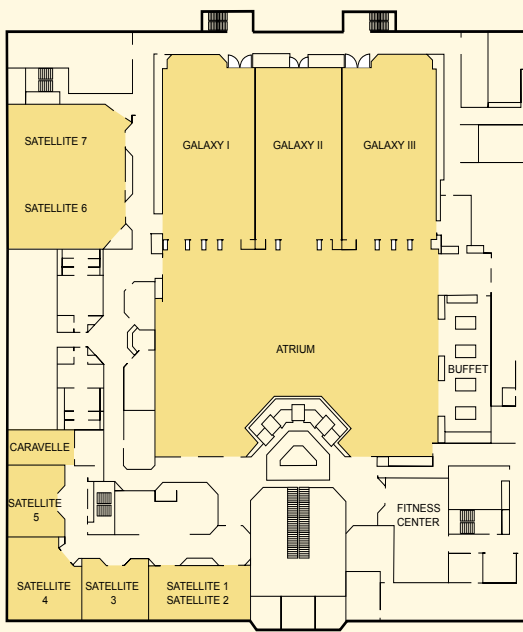

With state-of-the-art workout equipment such as treadmills, elliptical machines and stationary bikes, complementarily at your disposal.

Room Name	Dim. (l x w)	Area m ²	Height m ²	Banq.	Thtr.	Rec.	Class.	U-Shp.	H.Sq.
Ground Floor									
Galaxy 1	21 x 11.5	241.5	3.8	150	250	200	120	60	50
Galaxy 2	21 x 10.5	220.5	3.8	150	250	200	120	60	50
Galaxy 3	21 x 12	252	3.8	150	250	200	120	60	50
Galaxy 1+2/2+3	21 x 22	462	3.8	300	500	400	240	100	80
Galaxy 1+2+3	21 x 34	714	3.8	450	750	700	400	120	100
Atrium	23 x 34	782	18	500	-	750	-	-	-
Satellite 1	8.3 x 5.8	48	3.5	-	50	50	18	20	20
Satellite 2	5.8 x 4	23	3.5	-	25	20	10	10	10
Satellite 1 + 2	12.3 x 5.8	71	3.5	-	70	75	27	25	25
Satellite 3	7.8 x 6.7	52	3.5	-	50	60	18	20	22
Satellite 4	9 x 8.7	78	3.5	-	70	80	35	25	24
Satellite 5	7.7 x 6.7	51	3.5	-	50	60	18	20	22
Satellite 6	13.9 x 7.8	108	3.5	80	100	130	54	40	40
Satellite 7	13.9 x 7.8	108	3.5	80	100	130	54	40	40
Satellite 6 + 7	15.6 x 13.88	216	3.5	100	200	300	110	50	40
Cavarelle	8.3 x 3.8	31.5	3.5	-	14	14	14	14	14
6th Floor									
Aquarius	6.7 x 4.8	32.2	2.5	-	-	-	-	-	12
Sagittarius	6 x 4.9	29.4	2.5	-	-	-	-	-	8
Capricorn	5.3 x 4.2	22.3	2.5	-	-	-	-	-	6
Frimout	5.9 x 3.9	23	2.5	-	-	-	-	-	8
Sirius	5.3 x 4.9	26	2.5	-	-	-	-	-	6
Gemini	9 x 5	45	2.5	-	-	-	-	-	16
Galileo	6 x 4	24	2.5	-	-	-	-	-	12
Andromeda	6.8 x 3.7	25.2	2.5	-	-	-	-	-	10
Cassiopeia	4.1 x 4	16	2.5	-	-	-	-	-	6
Taurus	6.7 x 4.5	30.2	2.5	-	-	-	-	-	12
Office 1	5.1 x 2.8	14.3	2.5	-	-	-	-	-	4
Office 2	5.1 x 2.8	14.3	2.5	-	-	-	-	-	4