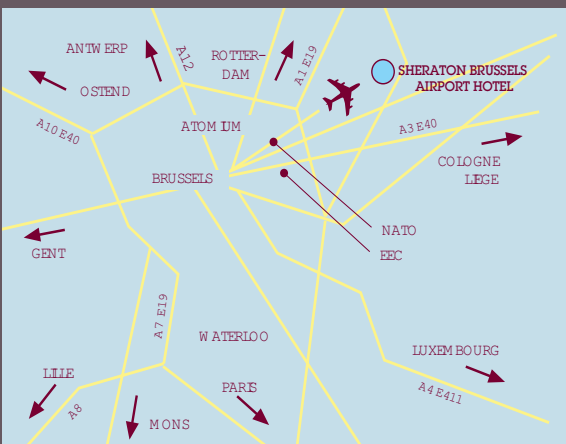

ACCESS

Brussels International Airport
39 steps from main entrance.

Brussels Airport Station
underneath Brussels International Airport;
express connection from city center

Hotel parking available