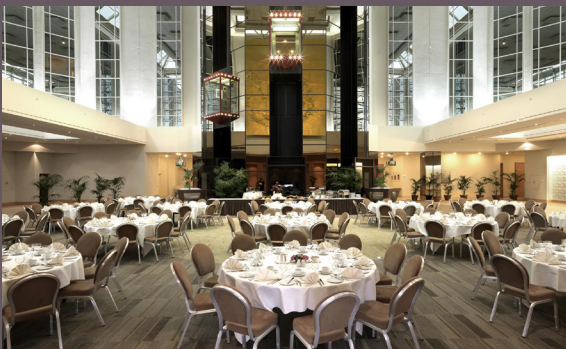

ACCESS

Brussels International Airport
39 steps from main entrance.

Brussels Airport Station
underneath Brussels International Airport;
express connection from city center

Hotel parking available